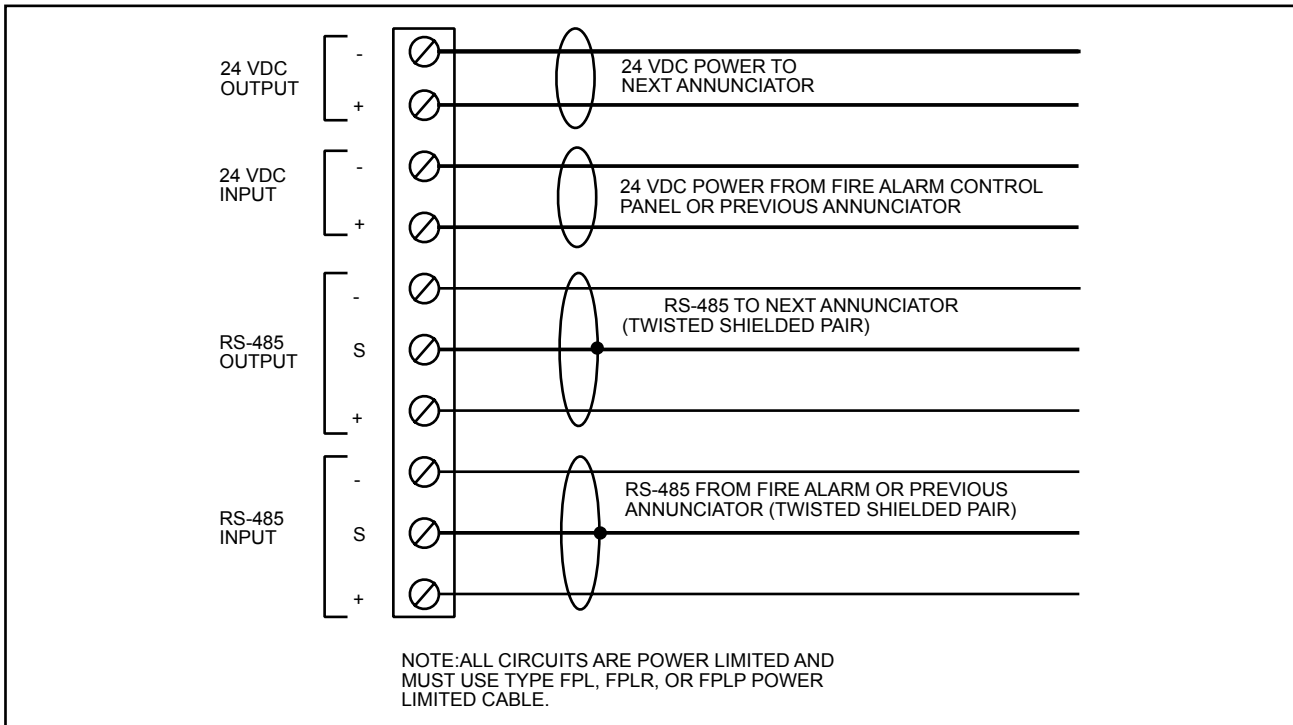

SRAM-208R

SRAM-208R - Eight Zone Remote Multiplexed Annunciator

- 8 Bi-Coloured LEDs which are automatically configured for either Alarm (Red) or Supervisory (Amber)
- Signal Silence, Buzzer Silence, Lamp Test and System Reset switches
- LEDs for A.C. On, Common Trouble and Signal Silence
- Equipped with a keyswitch which allows for enabling and disabling of the Common Control functions
- Each point can be identified by the corresponding label beside the LED
- Mounts in a 4-gang electrical box by others

SRAM-216R

SRAM-216R - Sixteen Zone Remote Multiplexed Annunciator

- 16 Bi-Coloured LEDs which are automatically configured for either Alarm (Red) or Supervisory (Amber)
- Signal Silence, Buzzer Silence, Lamp Test and System Reset switches
- LEDs for A.C. On, Common Trouble and Signal Silence
- Equipped with a keyswitch which allows for enabling and disabling of the Common Control functions
- Each point can be identified by the corresponding label beside the LED
- Mounts in a 4-gang electrical box

S24011

7165-1655:101

71-08-E

Installation Information

Wiring Information

Ordering Information

Model Number	Description
SRAM-208R	Eight Zone Remote LED Annunciator
SRAM-216R	Sixteen Zone Remote LED Annunciator