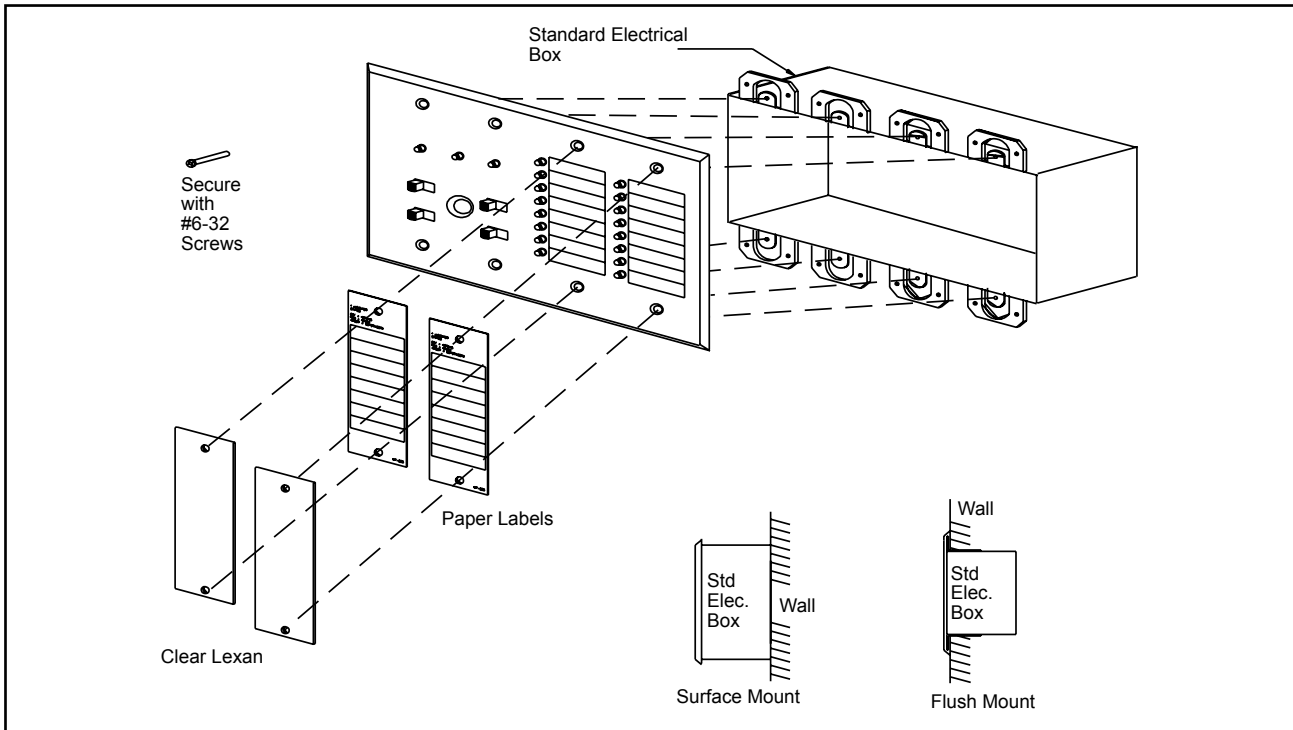

SRAM-216R

SRAM-216R - Sixteen Zone Remote Multiplexed Annunciator

- 16 Bi-Coloured LEDs which are automatically configured for either Alarm (Red) or Supervisory (Amber)
- Signal Silence, Buzzer Silence, Lamp Test and System Reset switches
- LEDs for A.C. On, Common Trouble and Signal Silence
- Equipped with a keyswitch which allows for enabling and disabling of the Common Control functions
- Each point can be identified by the corresponding label beside the LED
- Mounts in a 4-gang electrical box

S24011

7165-1655:101

71-08-E

Installation Information

Wiring Information

Ordering Information

Model Number	Description
SRAM-208R	Eight Zone Remote LED Annunciator
SRAM-216R	Sixteen Zone Remote LED Annunciator